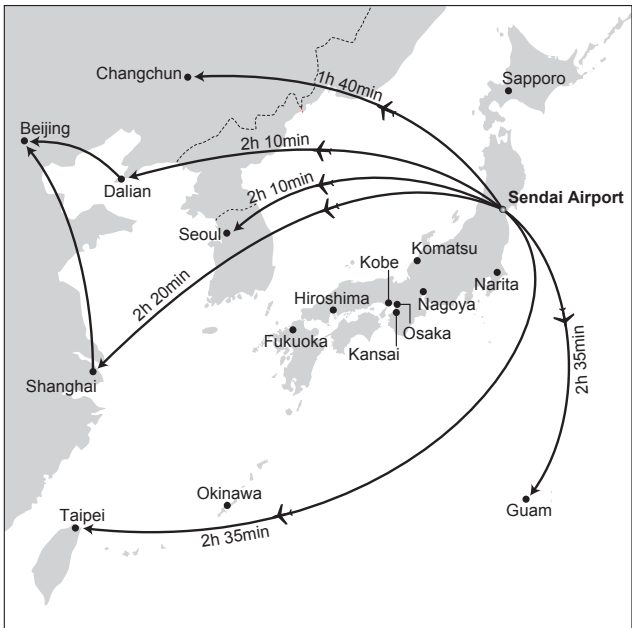

## Access to Sendai

Sendai is 350 kilometers north of Tokyo, Japan's capital. If you are coming from abroad, you can fly directly or transfer to a domestic flight to Sendai Airport. You can arrive in Sendai by air or train from any cities in Japan.

### Flying in to Sendai Airport from Abroad

Flights to Sendai Airport from overseas are as shown below. Connecting flights from Seoul and China (e.g. Beijing) fly daily to connect Sendai with other countries. Chartered flights fly out of several cities such as Hong Kong and Bangkok. Domestic flights connect ten cities in Japan to Sendai. Passengers landing at Narita, Nagoya or Kansai can transfer to a domestic flight to connect directly to Sendai.

# ACCESS TO SENDAI KOKUSAI HOTEL